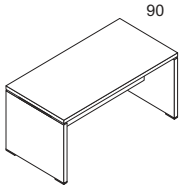

FINITURE

Melaminico:
ROVERE SBIANCATO

Telaio:
GRIGIO ALLUMINIO

Piano Scrivania:
Vetro Bianco

FINISHES

Melamine:
OAK

Frames:
ALUMINUM GRAY

Desk Top:
WHITE GLASS

PIANI

160x90x72
180x90x72
200x90x72

100x60x72

90x60

90x90
120x120

120x120x72

200x103x72

120x120x72